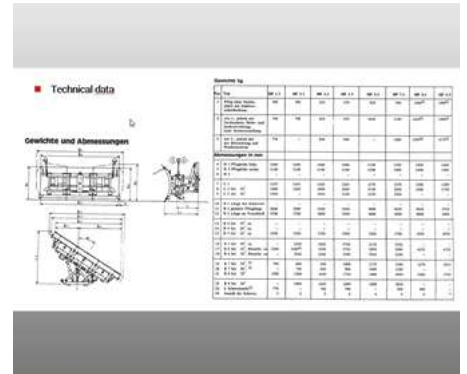

Price: **On request**

Airport Snow Plough MF9.3 5710mm

Gallery

Equipment

Equipment airport snow plough MF 9.3

1	7 Plough blades
2	Plough frame
3	Hydraulic lifting- and turning device
4	parking legs
5	Cutting edge Vulkollan 200 x 50 mm
6	45° Clearing angle
7	Snow deflector
8	2 castor wheels, 470 mm diameter, heavy version
9	Painting RAL 2011
10	Plough lighting / side lamps