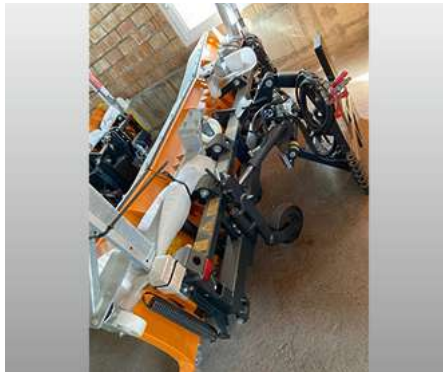

Used machines offer

Snow Plough MS 30C - NEW TARRON MS 30 / 45°

Offer number: UM2852850

Brand: Schmitt
 Mat.-Nr.: 1153953-3
 Year of manufacture: 2021
 Serialnumber: MS 30 C-75-1-005
 Running hours: 0 h
 Mileage: 0 km
 Condition: Class 5+
 Location: Switzerland
 3401 Burgdorf

Price: **On request**

New TARRON COMPACT MS 30 snow plow

Gallery

Equipment

| | |
|---------------------------------|---|
| Basic equipment | |
| 136314 | TARRON COMPACT MS 30 snow plow |
| Scraper Bar | |
| 758792 | Scraper rails Kombi 36 including shock absorber rails and stabilizing springs (set) |
| Add-On Adjustment Group | |
| 503716 | adjustment group CH (VSS-B) |
| 746209 | Hydraulic adjustment group (lifting/lowering/pivoting) |
| 396929 | Adaptation group hydraulic clutches for AEBI VT/TP |
| Other required equipment | |
| 241574 | Storage stand with wheels (set) |
| Additional options | |
| 204568 | Tarron Compact with 2 additional return springs for the outer shares (surcharge) |
| 312426 | trailing wheels (set) |
| 739561 | Splash Guard |
| 522953 | Warning flags with plastic handle (set) |
| 554349 | Plow lights/side marker lights LED - professional |