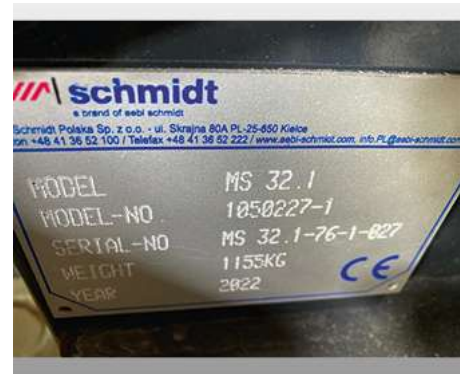

Used machines offer

Snow Plough MS 32 1 - NEW Snow Plough MS 32 1

Offer number: UM2856723

aebi schmidt
group

Brand: Schmitt
 Mat.-Nr.: 1050227-1
 Year of manufacture: 2022
 Serialnumber: MS 32.1-76-1-027
 Running hours: 0 h
 Mileage: 0 km
 Condition: Class 5+
 Location: Switzerland
 3401 Burgdorf

Price: **On request**

New Snow Plough MS 32.1

Gallery

Equipment

Basic equipment	
301730	TARRON MS 32.1 snow plow
441718	Raised share left and right (surcharge)
Scraper Bar	
183553	Steel scraper strips 20 mm (set) with shock absorber strip and stabilizing spring
694517	snow plow for wheel loader or tractor (without lifting device)
Add-On Adjustment Group	
839439	Universal mounting plate for self-welding, 1080 mm (floating)
476931	Hydraulic adjustment group (pivoting) for tractor attachment and wheel loader
647751	adjustment size Hydraulic clutches - ISO 7241 cone seal (S) (size 12/ BG3) - 1 cell
Other required equipment	
868929	Impellers with stroke limitation, only at 32° (set)
163738	storage foot (set)
Additional options	
316413	No snow dust protection selected
513162	side deflector i. V. with shock absorber strips (set)