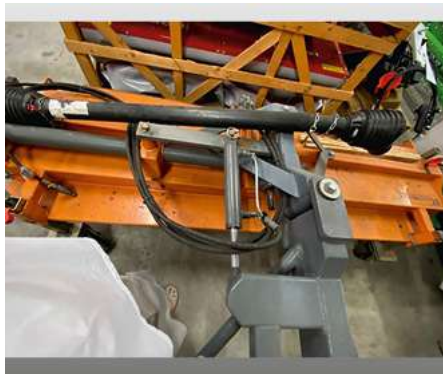

Gallery

Equipment

Contact

Angelo Mattioli
Verkaufsleiter Kommunal
Phone: +41 34 421 63 34
E-Mail: angelo.mattioli@aebi-schmidt.com

Document created on
24 FEB 2025

Aebi Schmidt Holding AG | CH-8050 Zurich, Switzerland
www.aebi-schmidt.com

© Aebi Schmidt Group
All rights reserved. Technical data is subject to change.
Illustrations are not binding. Errors and amendments excepted.

aebi schmidt
group