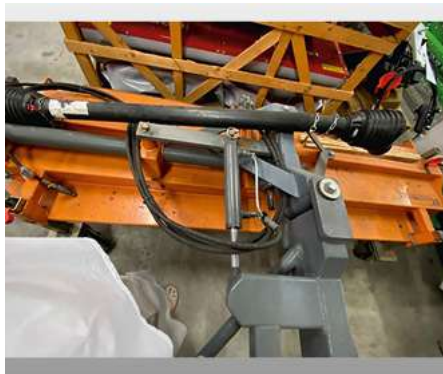

Gallery

Equipment

Contact

Angelo Mattioli
Verkaufsleiter Kommunal
Phone: +41 34 421 63 34
E-Mail: angelo.mattioli@aebi-schmidt.com

© Aebi Schmidt Group | www.aebi-schmidt.com

Aebi Schmidt Holding AG | CH-8050 Zurich, Switzerland

All rights reserved. Technical data is subject to change.
Illustrations are not binding. Errors and amendments excepted.

Document created on
4 SEP 2024

aebi schmidt
group